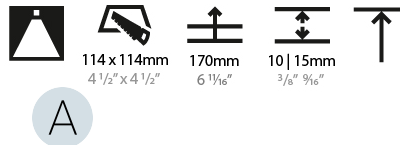

GENERAL

Series: Bioniq
Subseries: Bioniq Square Deep Comfort
Brand: Prolicht
Division: Architectural
Mounting Type: Recessed
Mounting Location: Ceiling
Subcategory: Downlight

PHYSICAL

Shape: Square
Length (mm): 119
Length (in): 4 ¹¹/₁₆
Width (mm): 119
Width (in): 4 ¹¹/₁₆
Depth (mm): 150
Depth (in): 5 ⁷/₈
Ceiling Thickness (mm): 10 / 12.5 / 15
Ceiling Thickness (in): 3/8 or 1/2 or 9/16
Min. Recessing Depth (mm): 170
Min. Recessing Depth (in): 6 ¹¹/₁₆
Light Distribution: Downlight
Weight (kg): 0.656
Weight (lbs): 1.45
Fixture Finish: SSR / BKV / CWI / CRY / HAB / UFT / ITA / RUA / FTG / MYG / LOD / PUS / FRO / FUP / KIA / POP / BLS / SPG / MEY / GOH / GUM / CHC / COM / ABZ / JAG / OBR / MOS / ROR
Fixture Material: Aluminum Die Cast
Cut-out Measurements: 114mm / 4 1/2" x 114mm / 4 1/2"

ELECTRICAL

Lamp Type: LED (Zhaga Standard)
Total Output Wattage (W): 15
Dimming: Dali Dimming
Driver Included: No
Driver Location: Recessed Housing
Driver Type: Constant Current - 120Vac
Housing: See components
Input Voltage (V): 120
Constant Current (MA): 350

LED

Number of LEDs: 1
Color Temperature (°K): Warm Dim
Max. Delivered Lumen (lm): 760
Nominal Lumen (lm): 1140
CRI: >90 CRI
Lamp Life (hrs): 50000

OPTICAL

Reflector: 20 / 40 / 60

RATINGS AND CERTIFICATIONS

Certified By: Certified for North American Standards
IP rating: IP20