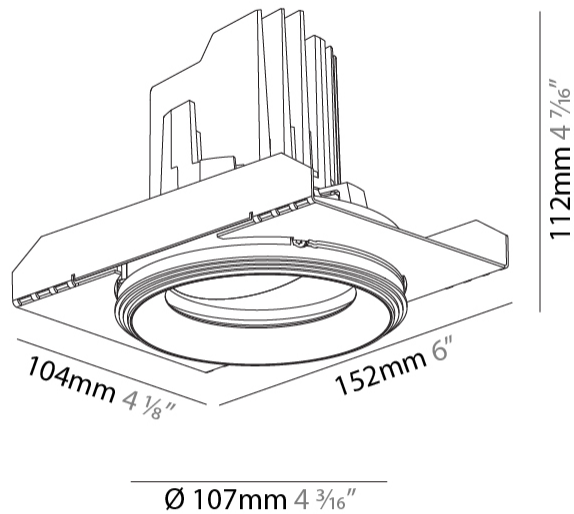

PHYSICAL

Shape: Round
Diameter (mm): 107
Diameter (in): 4 3/16
Height (mm): 112
Height (in): 4 7/16
Ceiling Thickness (mm): 10 / 12.5 / 15 / 25
Ceiling Thickness (in): 3/8 or 1/2 or 9/16 or 1
Min. Recessing Depth (mm): 130
Min. Recessing Depth (in): 5 1/8
Light Distribution: Adjustable / Downlight
Weight (kg): 0.583
Weight (lbs): 1.28
Fixture Finish: SSR / BKV / CWI / CRY / HAB / UFT / ITA / RUA / FTG / MYG / LOD / PUS / FRO / FUP / KIA / POP / BLS / SPG / MEY / GOH / GUM / CHC / COM / ABZ / JAG / OBR / MOS / ROR
Fixture Material: Aluminum Die Cast
Cut-out Measurements: Ø111mm/4 3/8"
Upon Request: Unique Ceiling Thickness

ELECTRICAL

Lamp Type: LED (Zhaga Standard)
Input Wattage (W): 16.5
Total Output Wattage (W): 14.7
Dimming: Dali Dimming
Driver Location: Recessed Housing
Driver Type: Constant Current - 120Vac
Driver Class: Class 2
Housing: See Components
Input Voltage (V): 120
Constant Current (MA): 350

LED

Number of LEDs: 1
Max. Delivered Lumen (lm): 770
Nominal Lumen (lm): 1140
CRI: >90 CRI
Lamp Life (hrs): 50000
Upon Request: RGB-W Tunable White Special Color Temperature Special LED

OPTICAL

Reflector: 20 / 40 / 60
Adjustability: Rotational 355°; Tilt 30°
Upon Request: Special Beam Angles

RATINGS AND CERTIFICATIONS

Certified By: Certified for North American Standards
IP rating: IP20