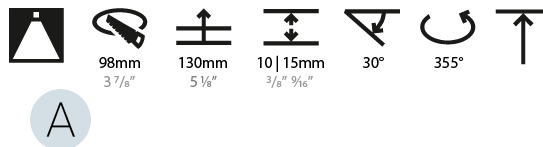

GENERAL

Series: Bioniq
Subseries: Bioniq Square Pinhole
Brand: Prolicht
Division: Architectural
Mounting Type: Recessed
Mounting Location: Ceiling
Subcategory: Downlight

PHYSICAL

Shape: Square
Length (mm): 107
Length (in): 4 ³/₁₆
Width (mm): 107
Width (in): 4 ³/₁₆
Depth (mm): 112
Depth (in): 4 ⁷/₁₆
Ceiling Thickness (mm): 10 / 12.5 / 15
Ceiling Thickness (in): 3/8 or 1/2 or 9/16
Min. Recessing Depth (mm): 130
Min. Recessing Depth (in): 5 ¹/₈
Light Distribution: Adjustable / Downlight
Weight (kg): 0.463
Weight (lbs): 1.02
Fixture Finish: SSR / BKV / CWI / CRY / HAB / UFT / ITA / RUA / FTG / MYG / LOD / PUS / FRO / FUP / KIA / POP / BLS / SPG / MEY / GOH / GUM / CHC / COM / ABZ / JAG / OBR / MOS / ROR
Fixture Material: Aluminum Die Cast
Cut-out Measurements: 98mm / 3 7/8"

ELECTRICAL

Lamp Type: LED (Zhaga Standard)
Total Output Wattage (W): 15
Dimming: Dali Dimming
Driver Included: No
Driver Location: Recessed Housing
Driver Type: Constant Current - 120Vac
Housing: See components
Input Voltage (V): 120
Constant Current (MA): 350

LED

Number of LEDs: 1
Color Temperature (°K): Warm Dim
Max. Delivered Lumen (lm): 760
Nominal Lumen (lm): 1140
CRI: >90 CRI
Lamp Life (hrs): 50000

OPTICAL

Reflector°: 20 / 40 / 60
Adjustability: Rotational 355°; Tilt 30°

RATINGS AND CERTIFICATIONS

Certified By: Certified for North American Standards
IP rating: IP20