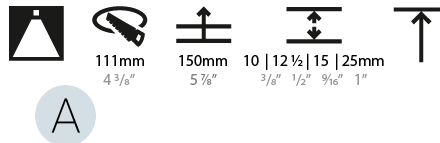

PHYSICAL

Shape: Round
Diameter (mm): 107
Diameter (in): 4 3/16
Height (mm): 130
Height (in): 5 1/8
Ceiling Thickness (mm): 10 / 12.5 / 15 / 25
Ceiling Thickness (in): 3/8 or 1/2 or 9/16 or 1
Min. Recessing Depth (mm): 150
Min. Recessing Depth (in): 5 7/8
Light Distribution: Downlight
Weight (kg): 0.646
Weight (lbs): 1.42
Fixture Finish: SSR / BKV / CWI / CRY / HAB / UFT / ITA / RUA / FTG / MYG / LOD / PUS / FRO / FUP / KIA / POP / BLS / SPG / MEY / GOH / GUM / CHC / COM / ABZ / JAG / OBR / MOS / ROR
Fixture Material: Aluminum Die Cast
Cut-out Measurements: Ø 111mm / 4 3/8"
Upon Request: Unique Ceiling Thickness

ELECTRICAL

Lamp Type: LED (Zhaga Standard)
Input Wattage (W): 15
Total Output Wattage (W): 14.7
Dimming: Dali Dimming
Driver Included: No
Driver Location: Recessed Housing
Driver Type: Constant Current - 120Vac
Driver Class: Class 2
Housing: See components
Input Voltage (V): 120
Constant Current (MA): 350

LED

Number of LEDs: 1
Color Temperature (°K): Warm Dim
Max. Delivered Lumen (lm): 766
Nominal Lumen (lm): 1140
CRI: >90 CRI
Lamp Life (hrs): 50000
Upon Request: RGB-W Tunable White Special Color Temperature Special LED

OPTICAL

Reflector°: 18 / 42 / 60
Optic°: Lens Pack - No Lens / Linear Spread Lens / Honeycomb / Spread Lens
Upon Request: Special Beam Angles

RATINGS AND CERTIFICATIONS