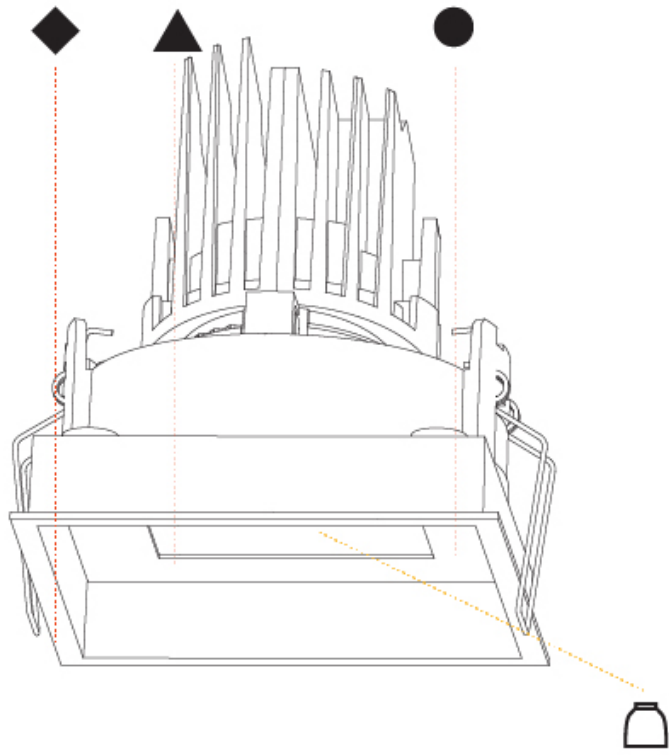

BIONIQ SQUARE ADJUSTABLE COMFORT RECESSED

A35551-

PROJECT
TYPE
SPECIFIER
QUANTITY
DATE