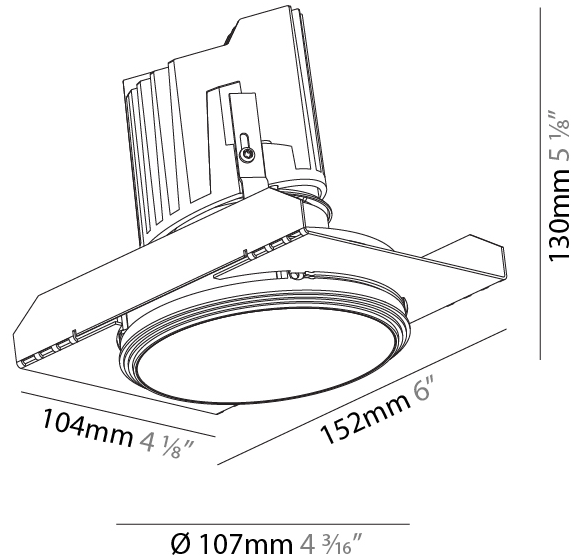

PHYSICAL

Shape: Round
Diameter (mm): 107
Diameter (in): 4 3/16
Height (mm): 130
Height (in): 5 1/8
Ceiling Thickness (mm): 10 / 12.5 / 15 / 25
Ceiling Thickness (in): 3/8 or 1/2 or 9/16 or 1
Min. Recessing Depth (mm): 150
Min. Recessing Depth (in): 5 7/8
Light Distribution: Downlight
Weight (kg): 0.646
Weight (lbs): 1.42
Fixture Finish: SSR / BKV / CWI / CRY / HAB / UFT / ITA / RUA / FTG / MYG / LOD / PUS / FRO / FUP / KIA / POP / BLS / SPG / MEY / GOH / GUM / CHC / COM / ABZ / JAG / OBR / MOS / ROR
Fixture Material: Aluminum Die Cast
Cut-out Measurements: Ø 111mm / 4 3/8"
Upon Request: Unique Ceiling Thickness

ELECTRICAL

Lamp Type: LED (Zhaga Standard)
Input Wattage (W): 15
Total Output Wattage (W): 14.7
Dimming: Dali Dimming
Driver Included: No
Driver Location: Recessed Housing
Driver Type: Constant Current - 120Vac
Driver Class: Class 2
Housing: See components
Input Voltage (V): 120
Constant Current (MA): 350

LED

Number of LEDs: 1
Color Temperature (°K): Warm Dim
Max. Delivered Lumen (lm): 766
Nominal Lumen (lm): 1140
CRI: >90 CRI
Lamp Life (hrs): 50000
Upon Request: RGB-W Tunable White Special Color Temperature Special LED

OPTICAL

Reflector°: 18 / 42 / 60
Optic°: Lens Pack - No Lens / Linear Spread Lens / Honeycomb / Spread Lens
Upon Request: Special Beam Angles

RATINGS AND CERTIFICATIONS