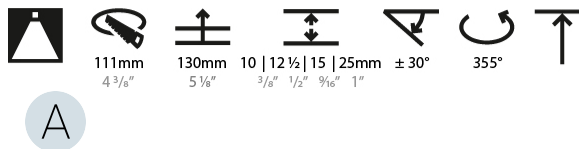

PHYSICAL

Shape: Round
Diameter (mm): 107
Diameter (in): 4 3/16
Height (mm): 112
Height (in): 4 7/16
Ceiling Thickness (mm): 10 / 12.5 / 15 / 25
Ceiling Thickness (in): 3/8 or 1/2 or 9/16 or 1
Min. Recessing Depth (mm): 130
Min. Recessing Depth (in): 5 1/8
Light Distribution: Adjustable / Downlight
Weight (kg): 0.583
Weight (lbs): 1.28
Fixture Finish: SSR / BKV / CWI / CRY / HAB / UFT / ITA / RUA / FTG / MYG / LOD / PUS / FRO / FUP / KIA / POP / BLS / SPG / MEY / GOH / GUM / CHC / COM / ABZ / JAG / OBR / MOS / ROR
Fixture Material: Aluminum Die Cast
Cut-out Measurements: Ø111mm/4 3/8"
Upon Request: Unique Ceiling Thickness

ELECTRICAL

Lamp Type: LED (Zhaga Standard)
Input Wattage (W): 16.5
Total Output Wattage (W): 14.7
Dimming: Dali Dimming
Driver Location: Recessed Housing
Driver Type: Constant Current - 120Vac
Driver Class: Class 2
Housing: See Components
Input Voltage (V): 120
Constant Current (MA): 350

LED

Number of LEDs: 1
Max. Delivered Lumen (lm): 770
Nominal Lumen (lm): 1140
CRI: >90 CRI
Lamp Life (hrs): 50000
Upon Request: RGB-W Tunable White Special Color Temperature Special LED

OPTICAL

Reflector: 20 / 40 / 60
Adjustability: Rotational 355°; Tilt 30°
Upon Request: Special Beam Angles

RATINGS AND CERTIFICATIONS

Certified By: Certified for North American Standards
IP rating: IP20