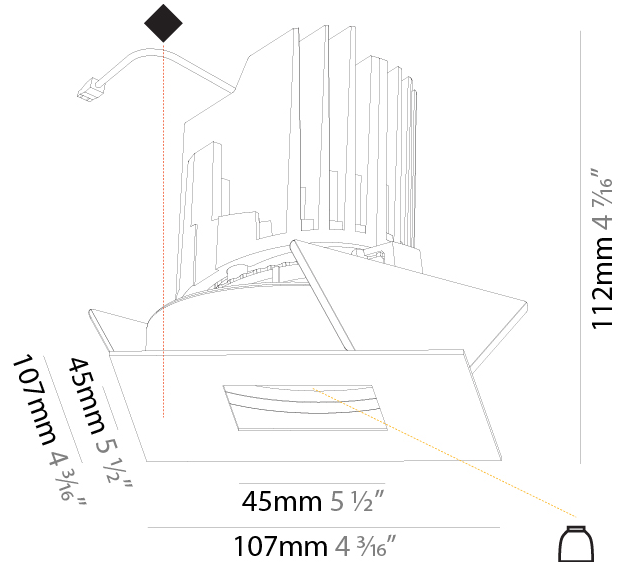

GENERAL

Series: Bioniq
Subseries: Bioniq Square Pinhole
Brand: Prolicht
Division: Architectural
Mounting Type: Recessed
Mounting Location: Ceiling
Subcategory: Downlight

PHYSICAL

Shape: Square
Length (mm): 107
Length (in): 4 ³/₁₆
Width (mm): 107
Width (in): 4 ³/₁₆
Depth (mm): 112
Depth (in): 4 ⁷/₁₆
Ceiling Thickness (mm): 10 / 12.5 / 15
Ceiling Thickness (in): 3/8 or 1/2 or 9/16
Min. Recessing Depth (mm): 130
Min. Recessing Depth (in): 5 ¹/₈
Light Distribution: Adjustable / Downlight
Weight (kg): 0.463
Weight (lbs): 1.02
Fixture Finish: SSR / BKV / CWI / CRY / HAB / UFT / ITA / RUA / FTG / MYG / LOD / PUS / FRO / FUP / KIA / POP / BLS / SPG / MEY / GOH / GUM / CHC / COM / ABZ / JAG / OBR / MOS / ROR
Fixture Material: Aluminum Die Cast
Cut-out Measurements: 98mm / 3 7/8"

ELECTRICAL

Lamp Type: LED (Zhaga Standard)
Total Output Wattage (W): 15
Dimming: Dali Dimming
Driver Included: No
Driver Location: Recessed Housing
Driver Type: Constant Current - 120Vac
Housing: See components
Input Voltage (V): 120
Constant Current (MA): 350

LED

Number of LEDs: 1
Color Temperature (°K): Warm Dim
Max. Delivered Lumen (lm): 760
Nominal Lumen (lm): 1140
CRI: >90 CRI
Lamp Life (hrs): 50000

OPTICAL

Reflector°: 20 / 40 / 60
Adjustability: Rotational 355°; Tilt 30°

RATINGS AND CERTIFICATIONS

Certified By: Certified for North American Standards
IP rating: IP20