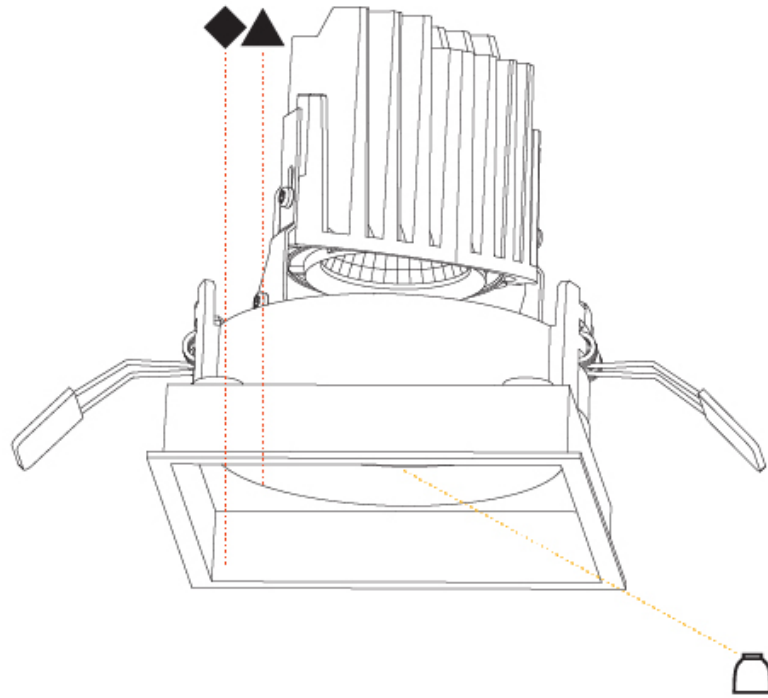

BIONIQ SQUARE DEEP RECESSED

A35552-

PROJECT

TYPE

SPECIFIER

QUANTITY

DATE

A