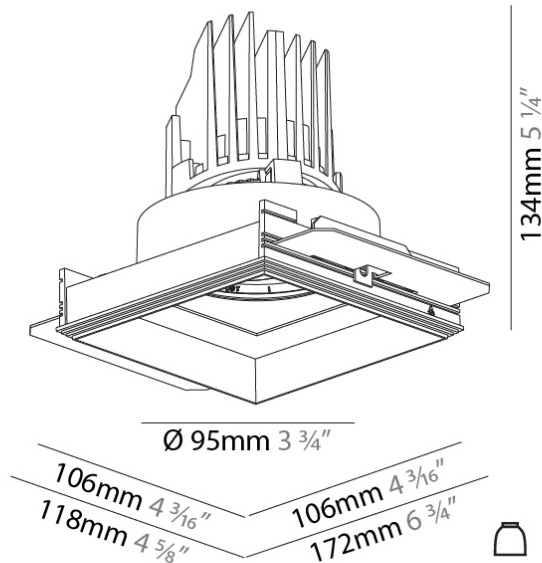

Cut-out Measurements: 120mm / 4 3/4" x 120mm / 4 3/4"
Upon Request: Unique Ceiling Thickness

ELECTRICAL

Lamp Type: LED (Zhaga Standard)
Input Wattage (W): 16.5
Total Output Wattage (W): 14.7
Dimming: Dali Dimming
Driver Included: No
Driver Location: Recessed Housing
Driver Type: Constant Current - 120Vac
Driver Class: Class 2
Housing: See Components
Input Voltage (V): 120
Constant Current (MA): 350

LED

Number of LEDs: 1
Max. Delivered Lumen (lm): 770
Nominal Lumen (lm): 1140
CRI: >90 CRI
Lamp Life (hrs): 50000
Upon Request: RGB-W Tunable White Special Color Temperature Special LED

OPTICAL

Reflector: 20 / 40 / 60
Adjustability: Rotational 355°; Tilt 30°
Upon Request: Special Beam Angles

RATINGS AND CERTIFICATIONS

382, F 416-247-9319, www.zaneen.com

Created by Zaneen Lighting for North American Standards at the end of the existing Model #. For assistance on 'custom' specifications, contact zteam@zaneen.com.

In a constant effort to supply the best product, we reserve the right to change specifications or materials without notice. The most recent specification sheets are found at zaneen.com

IP rating: IP20