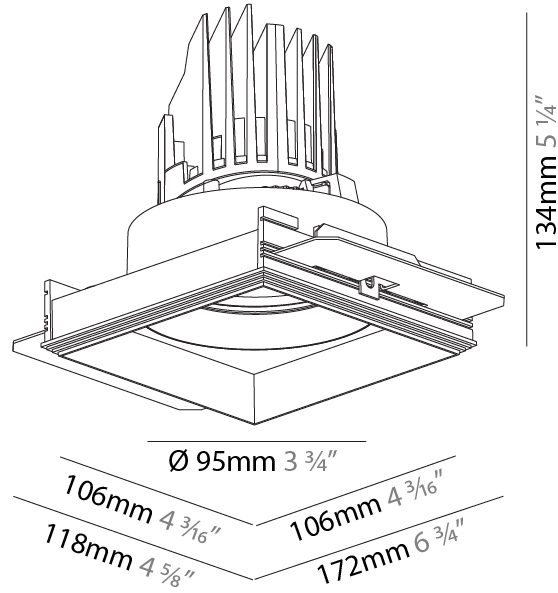

ELECTRICAL

Lamp Type: LED (Zhaga Standard)
Input Wattage (W): 16.5
Total Output Wattage (W): 14.7
Dimming: Dali Dimming
Driver Included: No
Driver Location: Recessed Housing
Driver Type: Constant Current - 120Vac
Driver Class: Class 2
Housing: See Components
Input Voltage (V): 120
Constant Current (MA): 350

LED

Number of LEDs: 1
Max. Delivered Lumen (lm): 770
Nominal Lumen (lm): 1140
CRI: >90 CRI
Lamp Life (hrs): 50000
Upon Request: RGB-W Tunable White Special Color Temperature Special LED

OPTICAL

Reflector°: 20 / 40 / 60
Adjustability: Rotational 355°; Tilt 30°
Upon Request: Special Beam Angles

RATINGS AND CERTIFICATIONS

Certified By: Certified for North American Standards
Zaneen Lighting Inc. © 2024, P.O. Box 3387, Fort St. Vrain, CO 80521, www.zaneen.com

For international specifications by adding 'INT' at the end of the existing Model #. For assistance on 'custom' specifications, contact zteam@zaneen.com. In a constant effort to supply the best product, we reserve the right to change specifications or materials without notice. The most recent specification sheets are found at zaneen.com