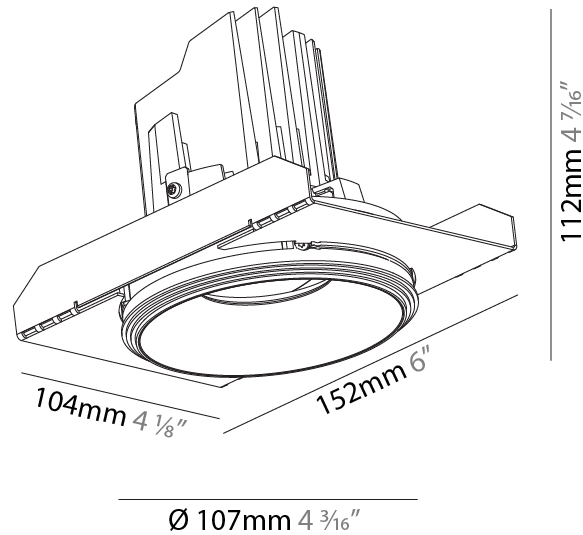

GENERAL

Series: Bioniq
 Subseries: Bioniq Round Semi Adjustable
 Brand: Prolicht
 Division: Architectural
 Mounting Type: Trimless
 Mounting Location: Ceiling
 Subcategory: Downlight

PHYSICAL

Shape: Round
 Diameter (mm): 107
 Diameter (in): 4 3/16
 Height (mm): 112
 Height (in): 4 7/16
 Ceiling Thickness (mm): 10 / 12.5 / 15 / 25
 Ceiling Thickness (in): 3/8 or 1/2 or 9/16 or 1
 Min. Recessing Depth (mm): 130
 Min. Recessing Depth (in): 5 1/8
 Light Distribution: Adjustable / Downlight
 Weight (kg): 0.609
 Weight (lbs): 1.34
 Fixture Finish: SSR / BKV / CWI / CRY / HAB / UFT / ITA / RUA / FTG / MYG / LOD / PUS / FRO / FUP / KIA / POP / BLS / SPG / MEY / GOH / GUM / CHC / COM / ABZ / JAG / OBR / MOS / ROR
 Fixture Material: Aluminum Die Cast
 Cut-out Measurements: Ø 111mm / 4 3/8"
 Upon Request: Unique Ceiling Thickness

RATINGS AND CERTIFICATIONS

Certified By: Certified for North American Standards
 IP rating: IP20

111mm 4 3/16"	130mm 5 1/8"	10 12 1/2 15 25mm 3/8" 1/2" 9/16" 1"	10°	355°		
A						

BIONIQ ROUND SEMI ADJUSTABLE TRIMLESS